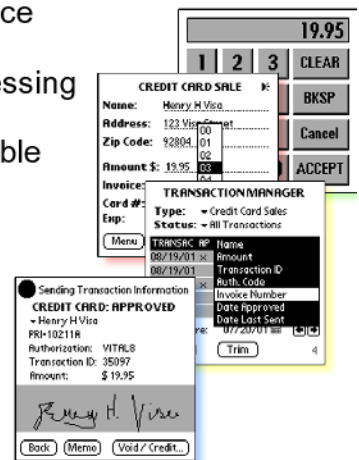

Description & Features

Pocket Verifier Professional has features normally found on $2000 wireless terminals, such as the Nurit 3010 and LinkPoint 9000, but it also offers the functionality and versatility of the wireless Palm platform, at a fraction of the cost. Minimal investment with full capability is our most important feature, but not to be overlooked, we also offer:

- Instant Wireless Credit Card Acceptance
- Fully Encrypted Transactions
- Swiped and Manual Transaction Processing
- Address Verification System (AVS)
- Check Reader & Receipt Printer Capable
- Magnetic Card Reader Support
- Electronic Check Acceptance
- On Screen Signature Capture
- Transaction Database Storage
- Store and Resubmit Transactions
- Training Mode with Test-only Account
- Pre-approved, Flat-Rate Account
- Multiple PDA's on a single account
- Multiple Accounts on a Single PDA